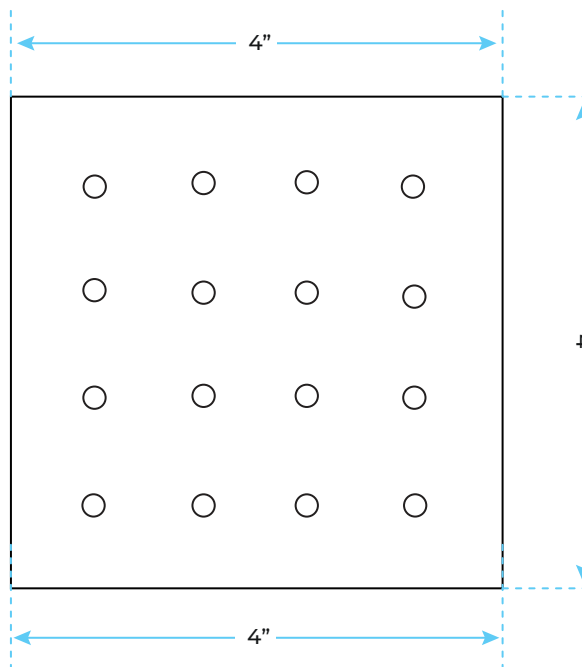

FONTANA LIMA DARK OIL RUBBED BRONZE MASSAGE SHOWER SYSTEM SPECS

Specifications

- Constructed from solid brass and 304 stainless steel (shower head) for durability and reliability.
- Finished in a high quality, corrosion resistant matte black.
- Includes 20" rain shower head, ceiling mount shower arms, 3 bodysprays, hand shower and 3-function shower valve.
- Hand shower with 60" (1500mm) stainless steel.
- Not suitable for low pressure. Minimum required water pressure is 0.1 MPa (1 bar), while recommended water pressure is 0.3~0.6 MPa (3~6 bar) for 20" shower heads.

Shower Head Size:

Hand Shower Size:

2.0 GPM / 7.6 LPM (hand shower)

Mixer Size:

Body Jets Size:

Body Spray Dimension: 3.9" x 3.9" (10cm x 10cm)

Flow Rate: 1.5 GPM / 5.7 LPM (each bodyspray)