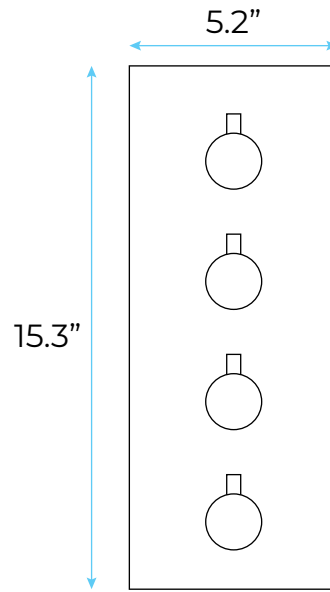

FONTANA LIMA DARK OIL RUBBED BRONZE MASSAGE SHOWER SYSTEM SPECS

Specifications

- Constructed from solid brass and 304 stainless steel (shower head) for durability and reliability.
- Finished in a high quality, corrosion resistant matte black.
- Includes 20" rain shower head, ceiling mount shower arms, 3 bodysprays, hand shower and 3-function shower valve.
- Hand shower with 60" (1500mm) stainless steel.
- Not suitable for low pressure. Minimum required water pressure is 0.1 MPa (1 bar), while recommended water pressure is 0.3~0.6 MPa (3~6 bar) for 20" shower heads.

Shower Head Size:

Hand Shower Size:

2.0 GPM / 7.6 LPM (hand shower)

Mixer Size:

Body Jets Size:

Body Spray Dimension: 3.9" x 3.9" (10cm x 10cm)

Flow Rate: 1.5 GPM / 5.7 LPM (each bodyspray)