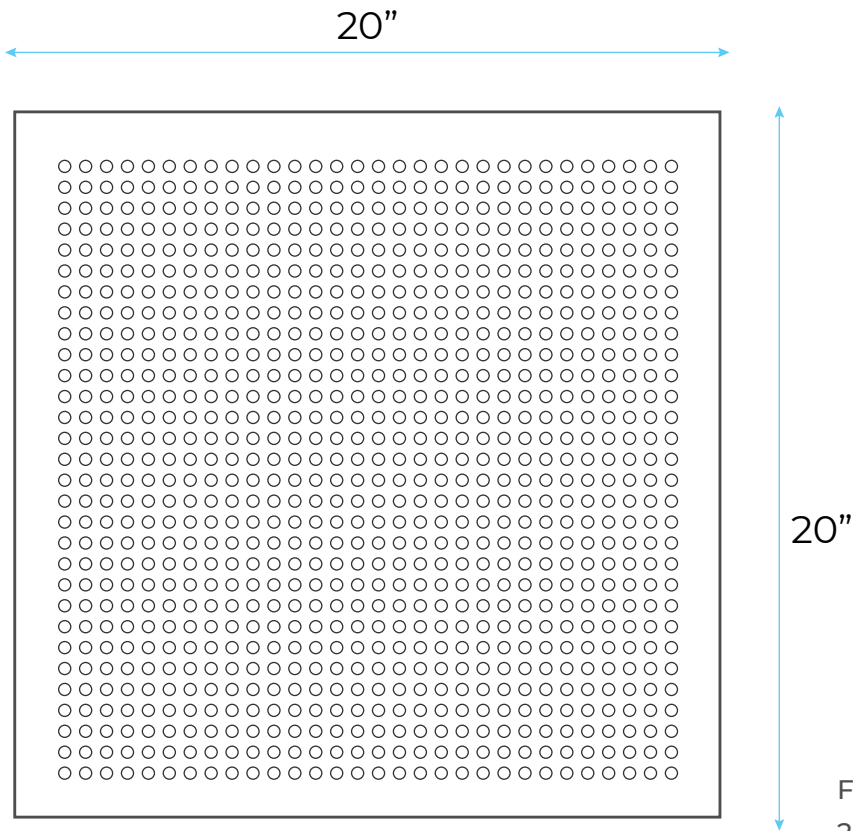

FONTANA LIMA DARK OIL RUBBED BRONZE MASSAGE SHOWER SYSTEM SPECS

Specifications

- Constructed from solid brass and 304 stainless steel (shower head) for durability and reliability.
- Finished in a high quality, corrosion resistant matte black.
- Includes 20" rain shower head, ceiling mount shower arms, 3 bodysprays, hand shower and 3-function shower valve.
- Hand shower with 60" (1500mm) stainless steel.
- Not suitable for low pressure. Minimum required water pressure is 0.1 MPa (1 bar), while recommended water pressure is 0.3~0.6 MPa (3~6 bar) for 20" shower heads.

Shower Head Size:

Hand Shower Size:

2.0 GPM / 7.6 LPM (hand shower)

Mixer Size:

Body Jets Size:

Body Spray Dimension: 3.9" x 3.9" (10cm x 10cm)

Flow Rate: 1.5 GPM / 5.7 LPM (each bodyspray)