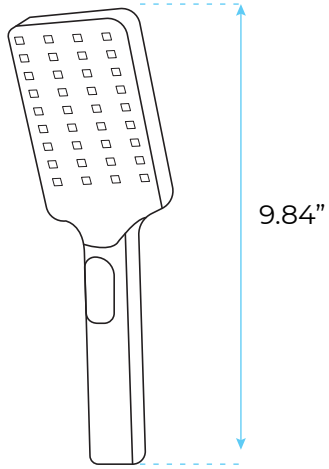

FONTANA LIMA DARK OIL RUBBED BRONZE MASSAGE SHOWER SYSTEM SPECS

Specifications

- Constructed from solid brass and 304 stainless steel (shower head) for durability and reliability.
- Finished in a high quality, corrosion resistant matte black.
- Includes 20" rain shower head, ceiling mount shower arms, 3 bodysprays, hand shower and 3-function shower valve.
- Hand shower with 60" (1500mm) stainless steel.
- Not suitable for low pressure. Minimum required water pressure is 0.1 MPa (1 bar), while recommended water pressure is 0.3~0.6 MPa (3~6 bar) for 20" shower heads.

Shower Head Size:

Hand Shower Size:

2.0 GPM / 7.6 LPM (hand shower)

Mixer Size:

Body Jets Size:

Body Spray Dimension: 3.9" x 3.9" (10cm x 10cm)

Flow Rate: 1.5 GPM / 5.7 LPM (each bodyspray)